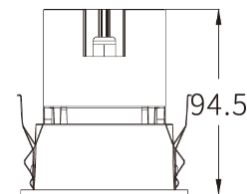

Technical Specification	
Lumen Output range	540lm
Module Power	12W
IP Rating	IP44
Color Temperature	2700K, 3000K, 4000K, Tunable White
Beam Angle	Wall washing lens
CRI Option	CRI 90+
Lifetime	50,000hrs
Finish Color	White & Black
Dimming Option	DALI , Phase cut & TouchDim
Dimension	85mm x85mm x 94.5mm (H)
Cut-out	75X75mm
Warranty	5 years
Operation temperature	-20°C – 50°C