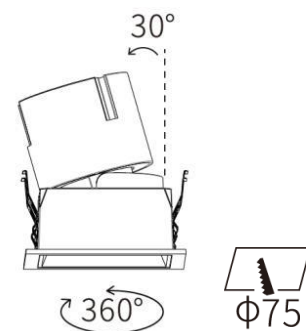

KETO SQ 75 Wall Washer

LED Downlight for commercial & Residential application

- Compact LED Downlight with CRI 90 chip perfect for Retail & Hospitality Project
- Special design wall washing lens used to provide a smooth and even wall washing effect
- Available in 2700K, 3000K, 4000K & Tunable White
- Available in Black or White trim
- Dimmable for Phase cut or DALI
- Easy Installation
- 5 years warranty

Technical Specification	
Lumen Output range	540lm
Module Power	12W
IP Rating	IP44
Color Temperature	2700K, 3000K, 4000K, Tunable White
Beam Angle	Wall washing lens
CRI Option	CRI 90+
Lifetime	50,000hrs
Finish Color	White & Black
Dimming Option	DALI , Phase cut & TouchDim
Dimension	85mm x85mm x 94.5mm (H)
Cut-out	75X75mm
Warranty	5 years
Operation temperature	-20°C – 50°C