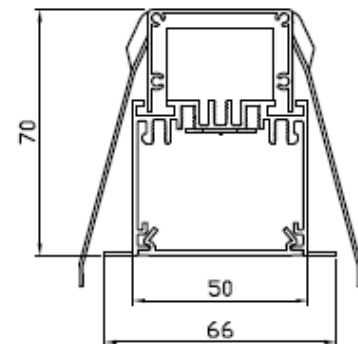

Technical Specification	
Lumen Output range	2600lm/m
Module Power	28w/m
Operation Mode	Constant Current / Optional Constant Voltage
Color Temperature	2700K / 3000K/ 4000K
CRI Option	CRI 80 & CRI90 Optional
Lifetime	50000 hrs
Dimension	66mm x70mm
Cut Out Width	50mm
Dimming	DALI/ 1-10V
Finish Color	White / Powdercoating available