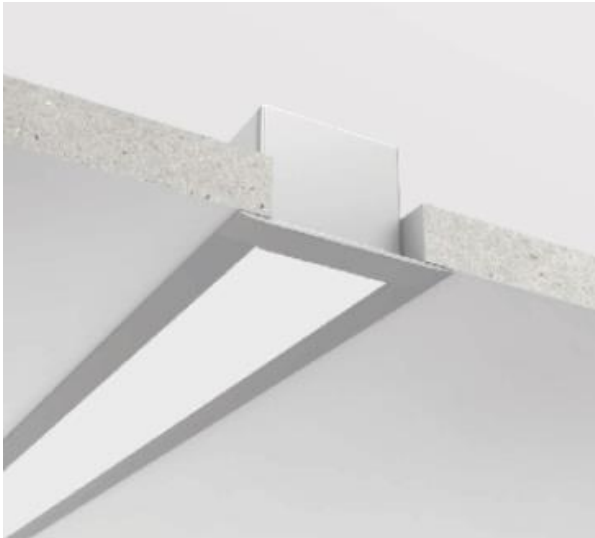

RAZOR RECESSED 6670

Linear Recessed Extrusion System for Commercial Application

- Linear Extrusion System for Commercial or Architecture application.
- Slim design to suit for low ceiling application
- High Color Rendering LED Strip Solution
- Customized length possible in 50mm increment
- 1-10V, DALI Dimming available
- IP44 Optional
- Long system life time with 5 years system warranty