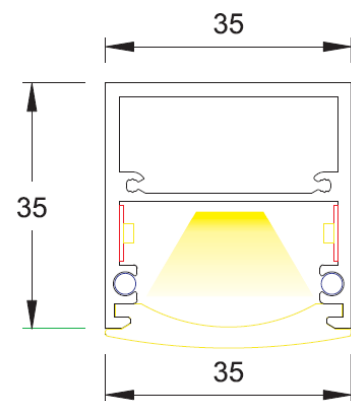

Razor Circular 3535 Range

High Quality LED Pendant for Commercial & Retail Application

- Slim Circular ring type LED Pendant suitable for commercial and retail application
- High Quality OSRAM SMD Chip
- Driver need to be remotely mounted
- Suspended or surface mount available
- Available in different size 600mm, 900mm or customize length up to 2000mm diameter
- DALI dimmable optional
- 5 years warranty.

Technical Specification	
Fitting Size	600mm/900mm/Customized length
System Power	Up to 25W/m
Lumen	Up to 90lm/w
Color Temperature	3000K/ 4000K / 6000K
CRI Option	80 & 90 (on request)
MacAdam	3
Lifetime	50,000 hrs
Dimming Option	Touch Dim/ 1-10V / DALI
Diameter	600/900mm (D) x 35mm (H) x 35mm (w) Or customized length up to 7 meters diameter
Color Option	White/Black Customize color upon request
Installation	Suspension & Surface Mount

* IES Files are available on request