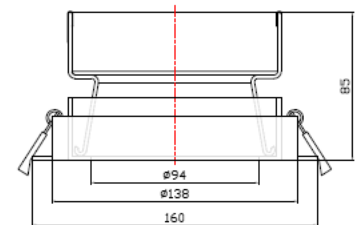

Technical Specification	
Lumen Output range	1700lm – 3800lm
Module Power	13w – 30w
Ip Rating	IP20
Color Temperature	3000k / 4000k
Beam Option	14° / 24° / 34° / 50°
CRI Option	CRI 85
Lifetime	50,000hr
Insert color	White / Black / Silver
Dimming Option	Dali, Phasecutt & TouchDim
Dimension	(W) 160mm x 150 mm (H) (Deep-set 20-30W) (W) 160mm x 130 mm (H) (Deep-set 13-20W) (W) 160mm x 105 mm (H) (Low Ceiling 20-30W) (W) 160mm x 85 mm (H) (Low Ceiling 13-20W)
Cut-out	138mm
Warranty	5 years