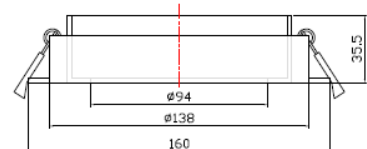

Deep-set type

Low Ceiling type