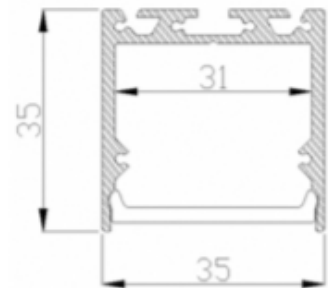

Razor 35x35mm S

High Quality LED Linear Extrusion

- Slim Design LED Linear Extrusion with high quality LED Strip suitable for Commercial & Architectural design
- Customized length's possible with 100mm increment
- Homogeneous light distribution.
- Integrated with CRI 90 LED Strip
- CE approval, UL certification.
- Long system life time with 3 years system warranty*.

OSRAM

Technical Specification				
System Power	4.8w/m	9.6w/m	14.4w/m	19.2w/m
Lumen Per Meter	480lm	960lm	1440lm	1920lm
Colour Temperature	2700K / 3000K / 4000K			
CRI Option	CRI 90+			
MacAdam	3			
Lifetime	50,000 hrs			
Dimming Option	DALI & TouchDim			
Dimension	W 35mm, H 35mm & L 2500mm			
Installation	Surface & Suspended			
Finish Colour	Black, White & Natural Anodised Can be powdercoated any colour.			