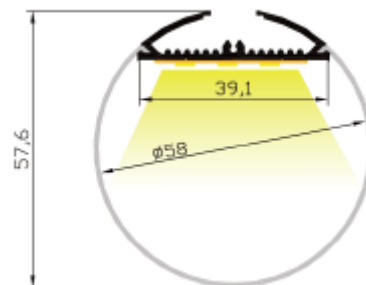

# RAZOR ROUND 60mm

### Technical Specification

<b>System Power</b>	14.4W/m	19.2W/m
<b>Module Lm Output</b>	1400lm/m	2000lm/m
<b>Colour Temperature</b>	3000K / 4000K	
<b>CRI Option</b>	CRI 90	
<b>MacAdam</b>	3	
<b>Lifetime</b>	50,000 hrs	
<b>Dimming Option</b>	Phase Cut/1-10V/DALI	
<b>Dimension</b>	Dia 60mm x (L)2500mm (single piece)	
<b>Installation</b>	Suspended/ Surface Mount	
<b>Finish Colour</b>	Natural Anodized	