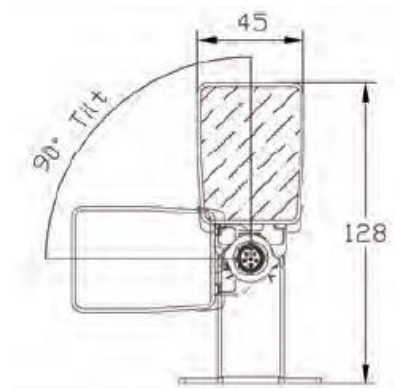

Technical Specification

Lumen Output range	5500lm
Module Power	60W
Ip Rating	Ip65 optional Ip67
Color Temperature	2700K,3000K,4000K,5000K,6500K,RGB & RGBW
CRI Option	80 +
Lifetime	50,000hr
Finish Color	Black Silver
Dimming Option	1-10V, DALI
Dimension	L 1200 x 45 x 50mm not including the wall bracket
Tilting Angle	90°
Warranty	5 years