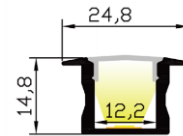

# LED Profile 2515mm

Technical Specification	
Material	Aluminum
Suitable Tape Width	12mm
Cut out	17mm
Maximum Length	3000mm
IP Rating	IP20
Color	Nature Anodized
Length/profile	(W) 25mm X (H) 15 mm X (L) 3m (max)
Installation	Mounting Clips