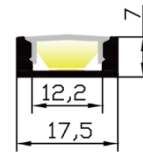

# LED Profile 1707mm

### Technical Specification

Material	Aluminum
Suitable Tape Width	12mm
Maximum Length	3000mm
IP Rating	IP20
Color	Nature Anodized
Length/profile	(W) 17mm X (H) 7 mm X (L) 3m (max)
Installation	Mounting Clips