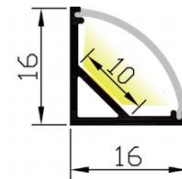

LED Profile 1616mm

High Quality Aluminum LED Profile

- High quality Aluminum LED profile suitable for commercial or residential propose
- Opal diffuser for even light distribution
- Suitable for LED Strip width less than 10mm
- Maximum Single Length of 3 meter
- Customized Length optional
- Mounting accessories available

Technical Specification	
Material	Aluminum
Suitable Tape Width	10mm
Maximum Length	3000mm
IP Rating	IP20
Color	Nature Anodized
Length/profile	(W) 16mm X (H) 16 mm X (L) 3m (max)
Installation	Mounting Clips