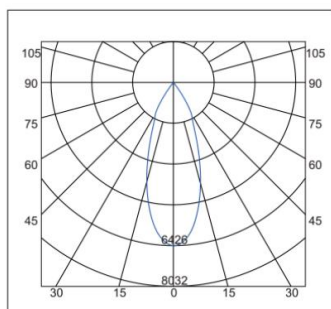

* IES Files are available on request

Typical light distribution for 4000K 36°