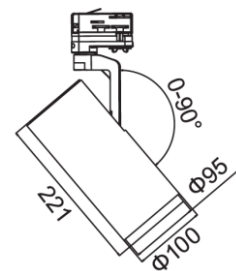

## LED Tracklight for Commercial & Retail Application

- **Elegant Tracklight suitable for different application**
- **Driver integrated for compact design**
- **Output Available: 28w**
- **Different Optic Available: 15°, 24°, 36°**
- **355° rotatable and 90° tiltable**
- **3 years warranty**
- **White/Black/Grey Body available**

### Available Accessories

Technical Specification	
<b>Lumen Output (4000K)</b>	3000lm
<b>Module Power</b>	28w
<b>Operation Mode</b>	Constant Current
<b>Color Temperature</b>	3000K/ 4000K
<b>CRI Option</b>	>80
<b>Lifetime</b>	30,000 hrs
<b>Dimension</b>	∅ 95 x 221mm
<b>IP Rate</b>	IP20
<b>Driver</b>	Phase cut driver integrated
<b>Operating Temp (Tc)</b>	- 20°C - 65 °C
<b>Body Color</b>	White/Grey/Black