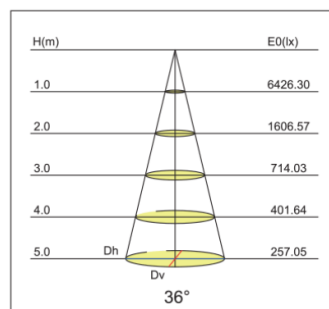

* IES Files are available on request

Typical light distribution for 4000K 36°