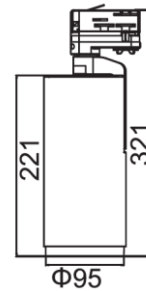

## LED Tracklight for Commercial & Retail Application

- **Elegant Tracklight suitable for different application**
- **Driver integrated for compact design**
- **Output Available: 28w**
- **Different Optic Available: 15°, 24°, 36°**
- **355° rotatable and 90° tiltable**
- **3 years warranty**
- **White/Black/Grey Body available**

### Available Accessories

Technical Specification	
<b>Lumen Output (4000K)</b>	3000lm
<b>Module Power</b>	28w
<b>Operation Mode</b>	Constant Current
<b>Color Temperature</b>	3000K/ 4000K
<b>CRI Option</b>	>80
<b>Lifetime</b>	30,000 hrs
<b>Dimension</b>	∅ 95 x 221mm
<b>IP Rate</b>	IP20
<b>Driver</b>	Phase cut driver integrated
<b>Operating Temp (Tc)</b>	- 20°C - 65 °C
<b>Body Color</b>	White/Grey/Black