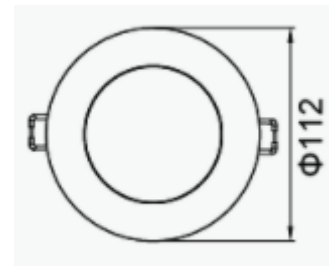

Technical Specification

Lumen Output	980Lm
Power	11W
Ip Rating	IP44
Color Temperature	3000k & 4000k
CRI Option	CRI 80+
Lifetime	35,000hr
Finish Color	White
Dimming Option	Dali, Phase cut & TouchDim
Dimension	Ø110mm X (H) 40mm
Cut-out	90mm
Warranty	3 years