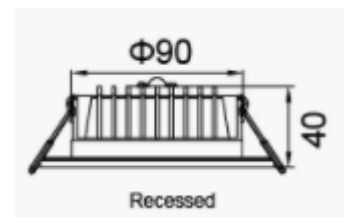

Technical Specification

Lumen Output	980Lm
Power	11W
Ip Rating	IP44
Color Temperature	3000k & 4000k
CRI Option	CRI 80+
Lifetime	35,000hr
Finish Color	White
Dimming Option	Dali, Phase cut & TouchDim
Dimension	Ø110mm X (H) 40mm
Cut-out	90mm
Warranty	3 years